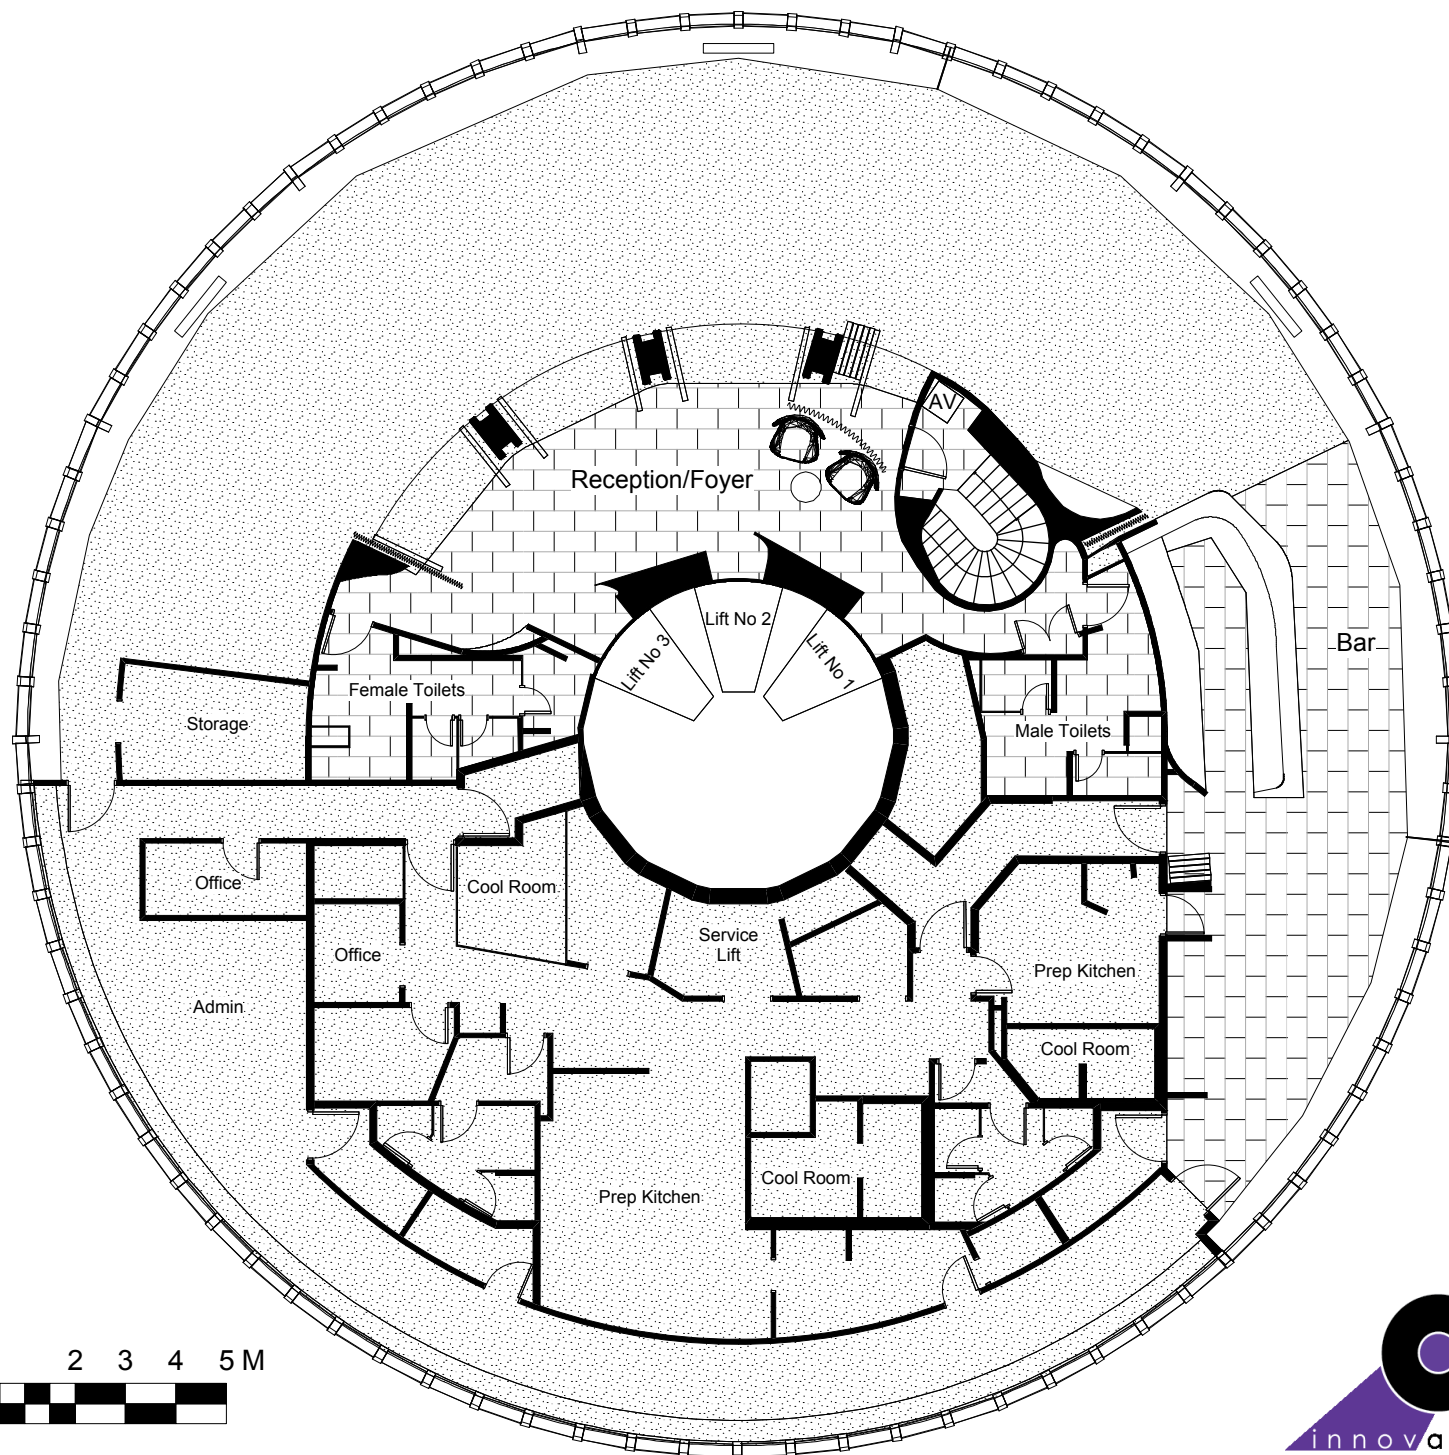

STUDIO

Westfield Centre
Between Pitt &
Castlereagh Streets
Sydney NSW 2000

e events@studiosydneytower.com.au

p +61 2 8001 6760

Production Services

For AV Enquiries Contact
Innovative Production Services

e Venues@innovative.net.au