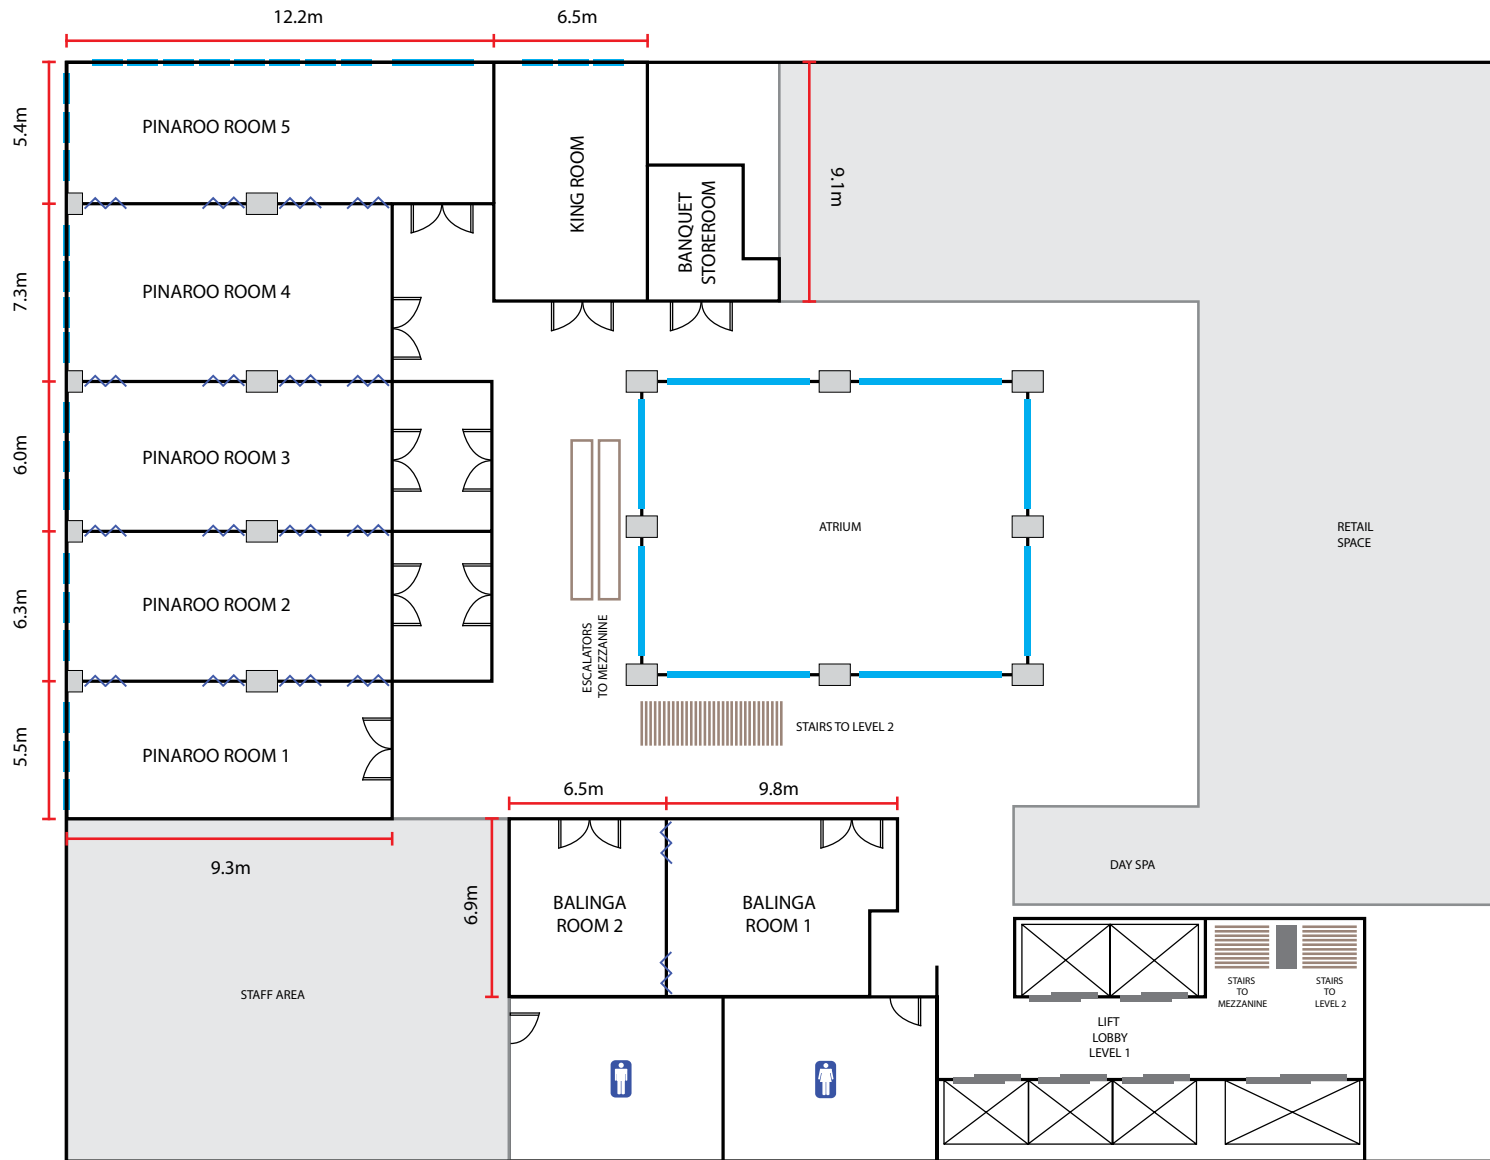

The Grace consists of 16 function rooms with the main conference facilities located on level 1, 2 and 3 in addition to the Roof Top Terrace on level 12 of the Hotel.

Fourteen of the function rooms offer natural light including the Alkira Room on level 12 which opens out onto the Roof Top Terrace with views towards Darling Harbour.

# CAPACITY CHART

Pre-Function Area

Marra & Kirralaa Room

ROOMS	LEVEL	AREA M <sup>2</sup>	NATURAL LIGHT	U-SHAPE	CLASSROOM	THEATRE	CABARET	BANQUET	COCKTAIL
<b>MEETING ROOMS</b>									
KING	1	59	Y	21	27	50	24	40	50
BALINGA 1	1	68	N	24	48	60	40	50	60
BALINGA 2	1	45	N	12	24	40	16	20	40
BALINGA 1-2	1	114	N	37	75	120	56	80	150
PINAROO 1	1	54	Y	21	30	50	24	40	50
PINAROO 2	1	62	Y	21	30	50	32	40	50
PINAROO 3	1	59	Y	21	30	50	32	40	50
PINAROO 4	1	72	Y	21	36	60	40	60	80
PINAROO 5	1	66	Y	30	42	70	48	60	90
PINAROO 1-3	1	176	Y	-	90	150	88	120	220
PINAROO 1-4	1	239	Y	-	126	210	128	180	380
PINAROO 1-5		313	Y	-	138	280	161	240	450
WILARRA	2	105	Y	36	50	100	48	70	100
YURRA	2	91	Y	30	40	70	40	60	90
MARRA	2	78	Y	30	40	70	40	60	90
KIRRALAA	2	77	Y	24	30	60	32	50	75
JARARA	2	39	Y	12	12	24	16	20	20
WILARRA - KIRRALAA	2	352	Y	-	160	324	160	250	480
WILARRA - JARARA	2	391	Y	-	-	-	-	270	450
YURRA - MARRA	2	170	Y	-	80	140	80	120	180
IBARA	3	57	Y	12	12	-	-	-	-
KARANA	3	57	Y	12	12	-	-	-	-
ALKIRA	12	54	Y	21	30	50	32	40	70

## LEVEL 1 FLOOR PLAN

**LEGEND**

- STAIRS
- ESCALATORS
- WINDOWS
- PILLARS
- DOORS
- ROOM DIVIDERS
- ELEVATOR
- MALE/FEMALE TOILETS