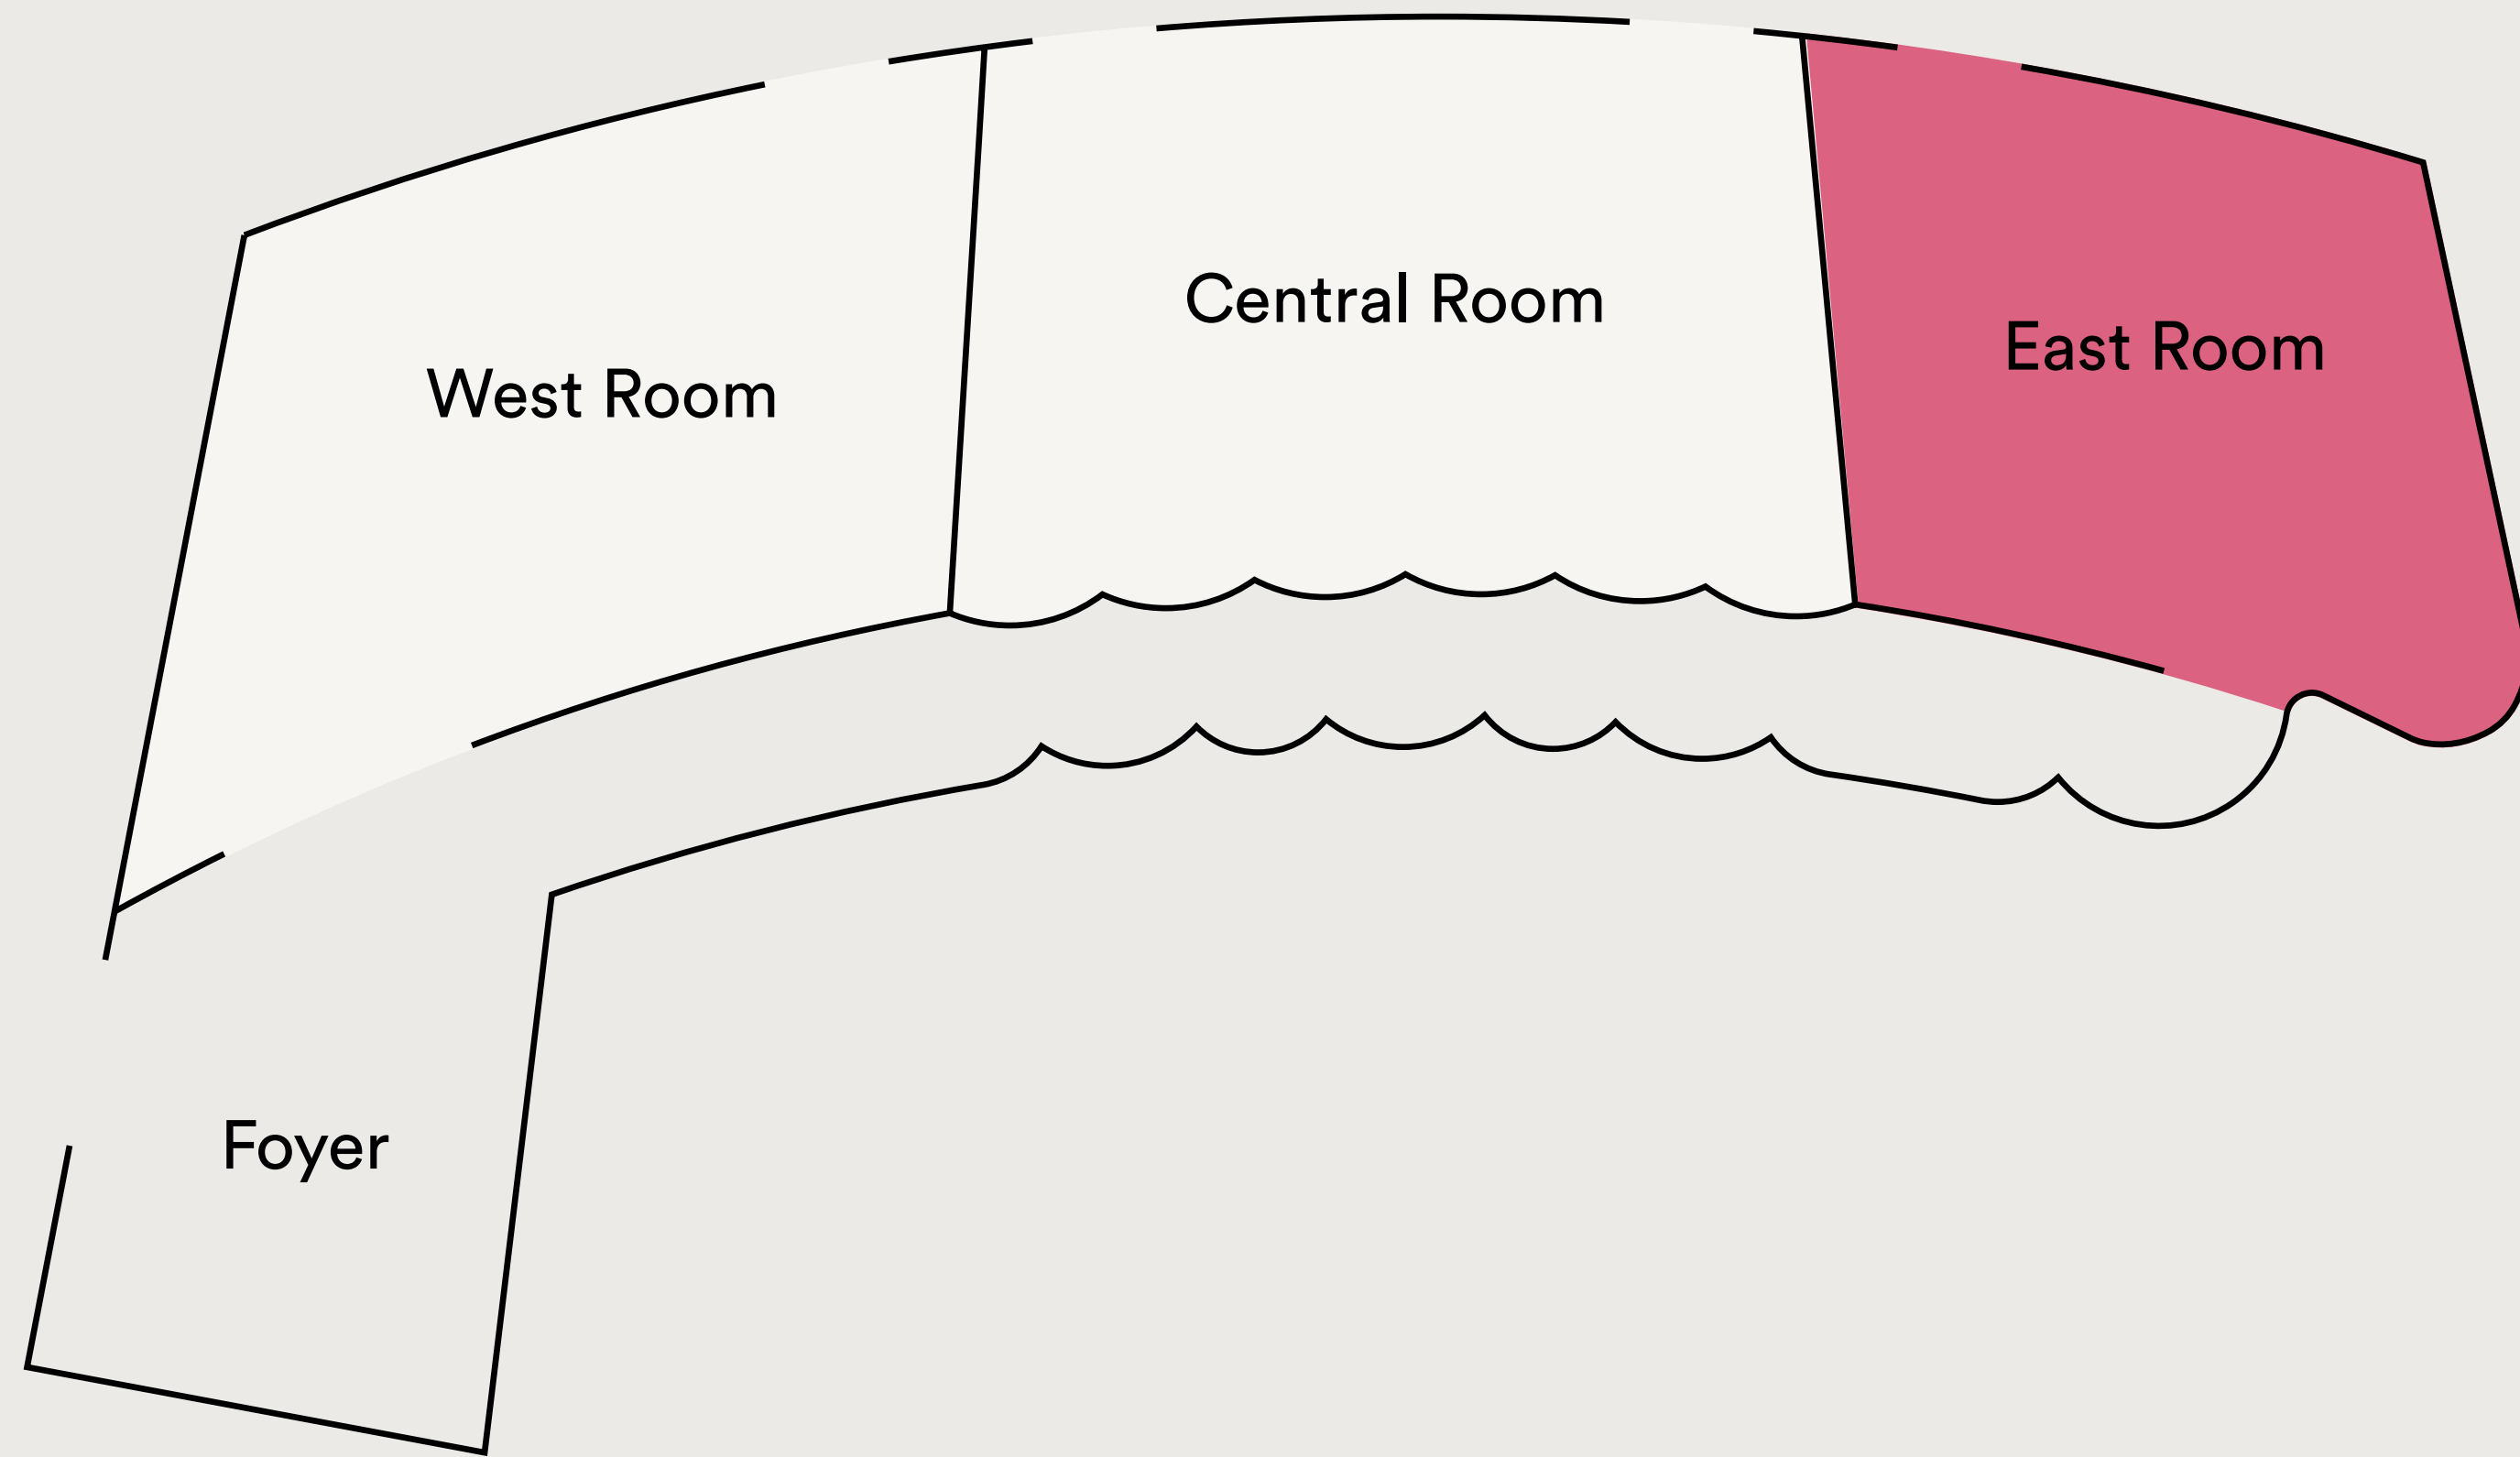

Yallamundi Rooms

Maximum capacities are subject to change based on final layout

Dining
50 pax

Dining with stage
or dance floor
50/40 pax

Cabaret
40 pax

Cocktail
80 pax

Theatre
60 pax

Boardroom
40 pax