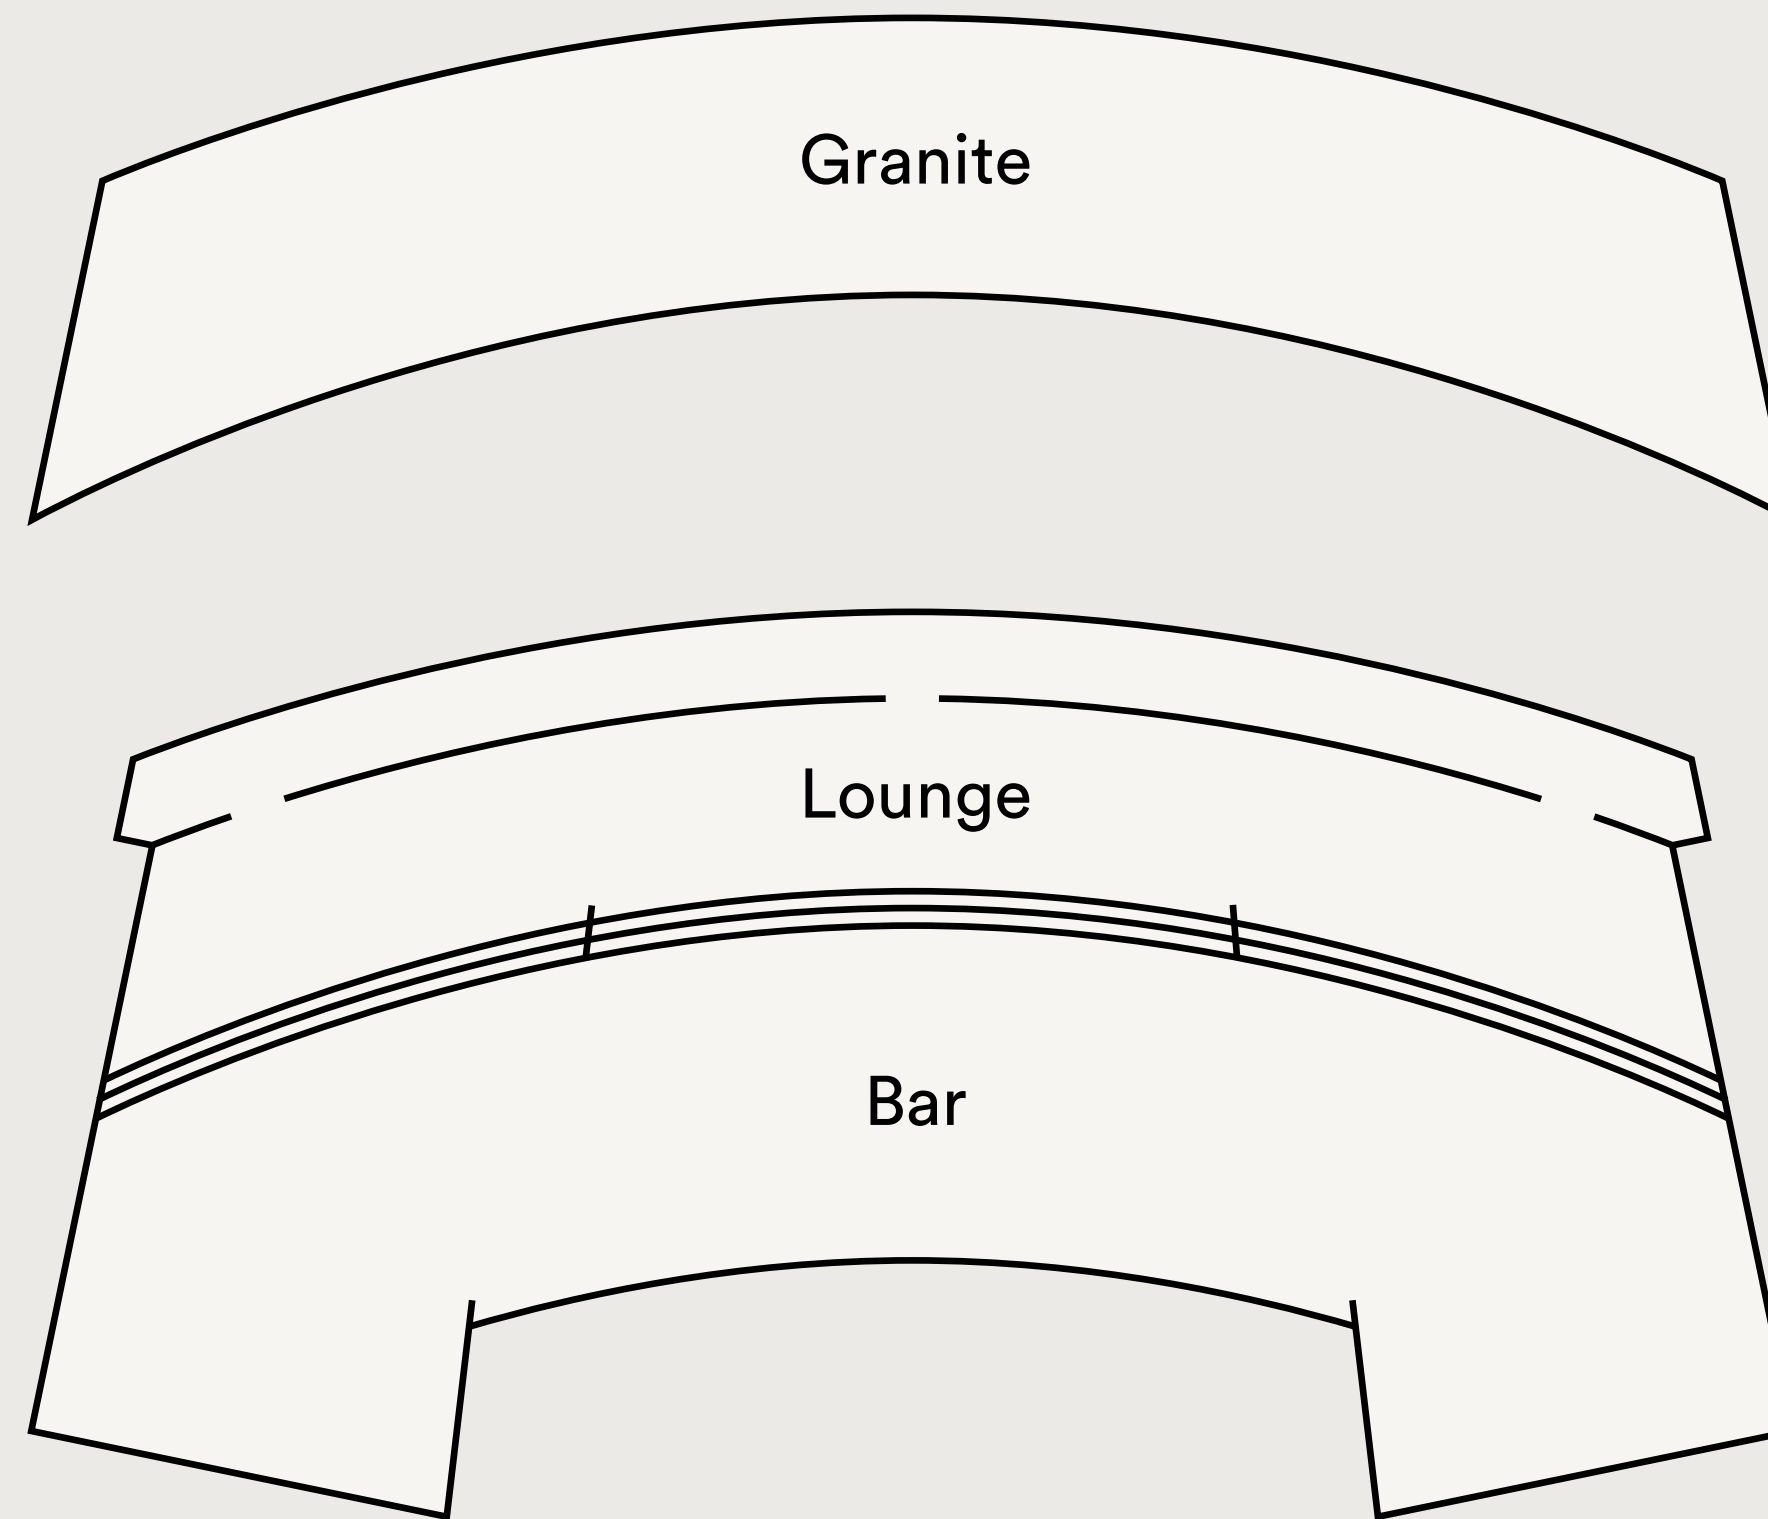

# Utzon Room

**Dining**  
100 pax

**Dining with stage**  
or dance floor  
80 pax

**Cabaret**  
72 pax

**Cocktail**  
200 pax

**Theatre**  
150 pax

**Boardroom**  
80 pax

Maximum capacities are subject to change based on final layout

# Joan Sutherland Theatre Northern Foyer

**Dining**  
200 pax

**Dining with  
dancefloor**  
200 pax

**Cabaret**  
160 pax

**Cocktail**  
700 pax

**Boardroom**  
120 pax

Maximum capacities are subject to change based on final layout

# Joan Sutherland Theatre Northern Foyer

**Dining**  
100 pax

**Dining with stage**  
or dance floor  
100 pax

**Cabaret**  
80 pax

**Cocktail**  
350 pax

**Theatre**  
80 pax

**Boardroom**  
60 pax

Maximum capacities are subject to change based on final layout

# Joan Sutherland Theatre Northern Foyer

**Dining with stage**  
or dance floor  
100 pax

Maximum capacities are subject to change based on final layout