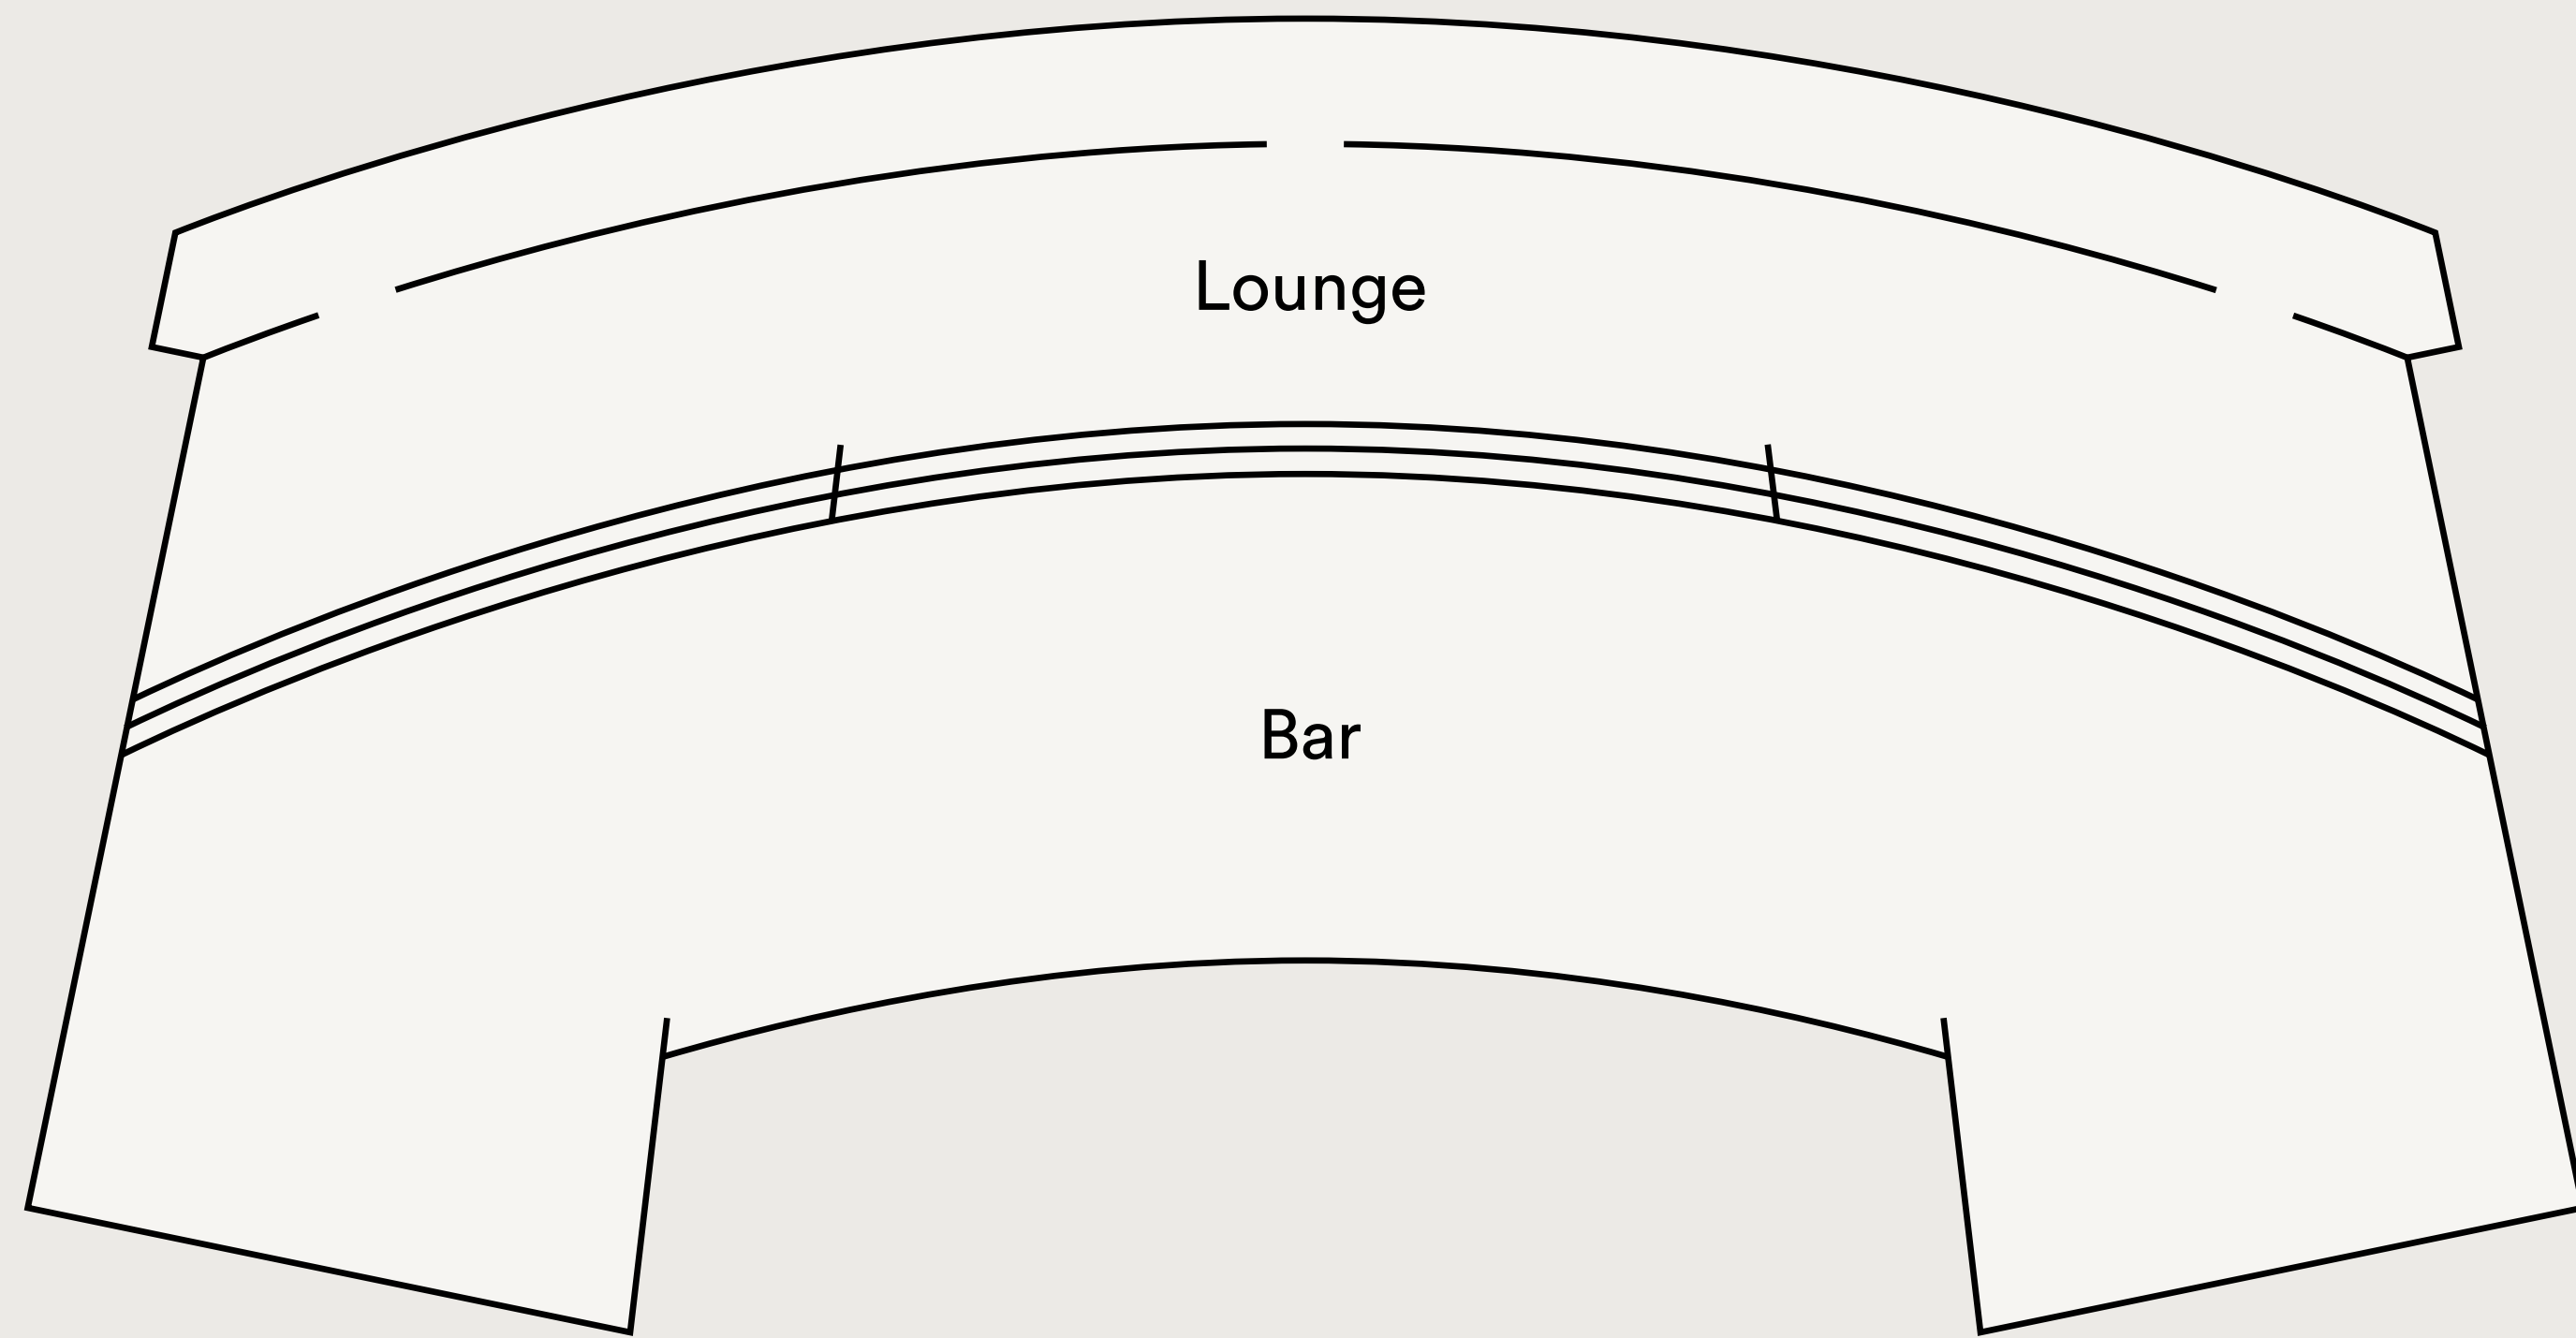

# Joan Sutherland Theatre Northern Foyer

**Dining**  
200 pax

**Dining with  
dancefloor**  
200 pax

**Cabaret**  
160 pax

**Cocktail**  
700 pax

**Boardroom**  
120 pax

Maximum capacities are subject to change based on final layout

# Joan Sutherland Theatre Northern Foyer

**Dining**  
100 pax

**Dining with stage**  
or dance floor  
100 pax

**Cabaret**  
80 pax

**Cocktail**  
350 pax

**Theatre**  
80 pax

**Boardroom**  
60 pax

Maximum capacities are subject to change based on final layout