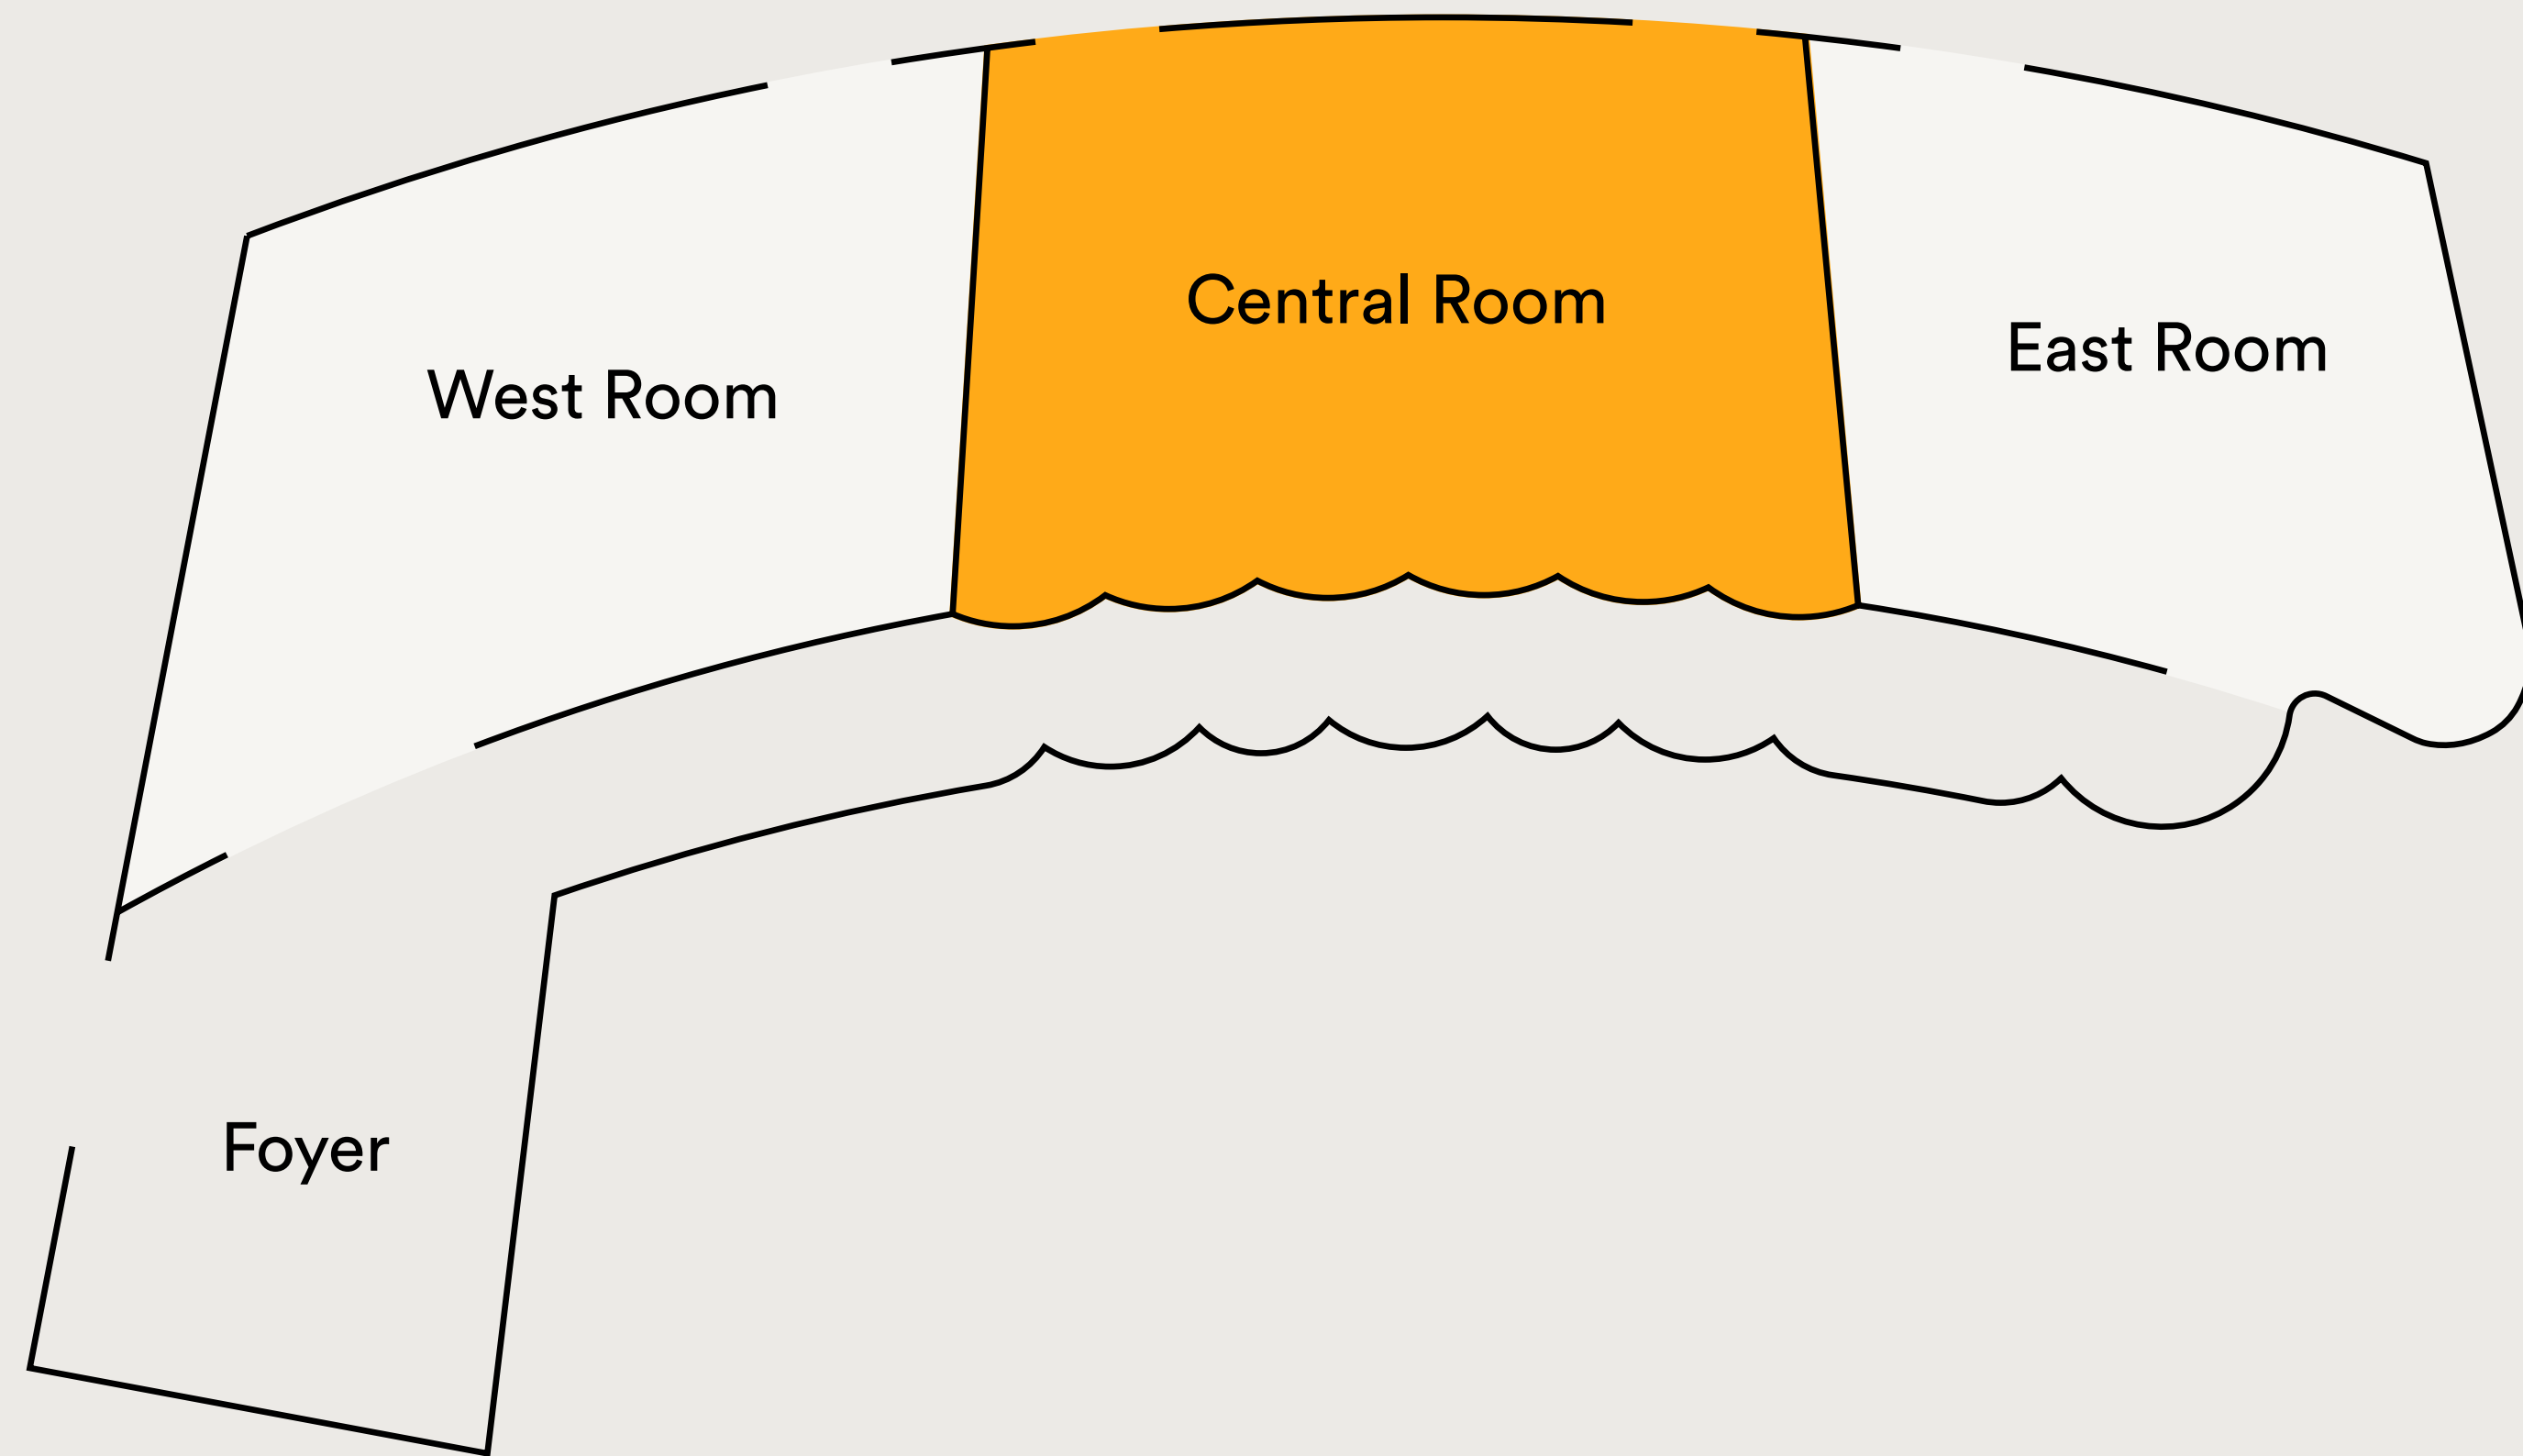

Yallamundi Rooms

Maximum capacities are subject to change based on final layout

Dining
60 pax

**Dining with
dancefloor**
50 pax

Cabaret
40 pax

Cocktail
100 pax

Theatre
75 pax

Boardroom
54 pax