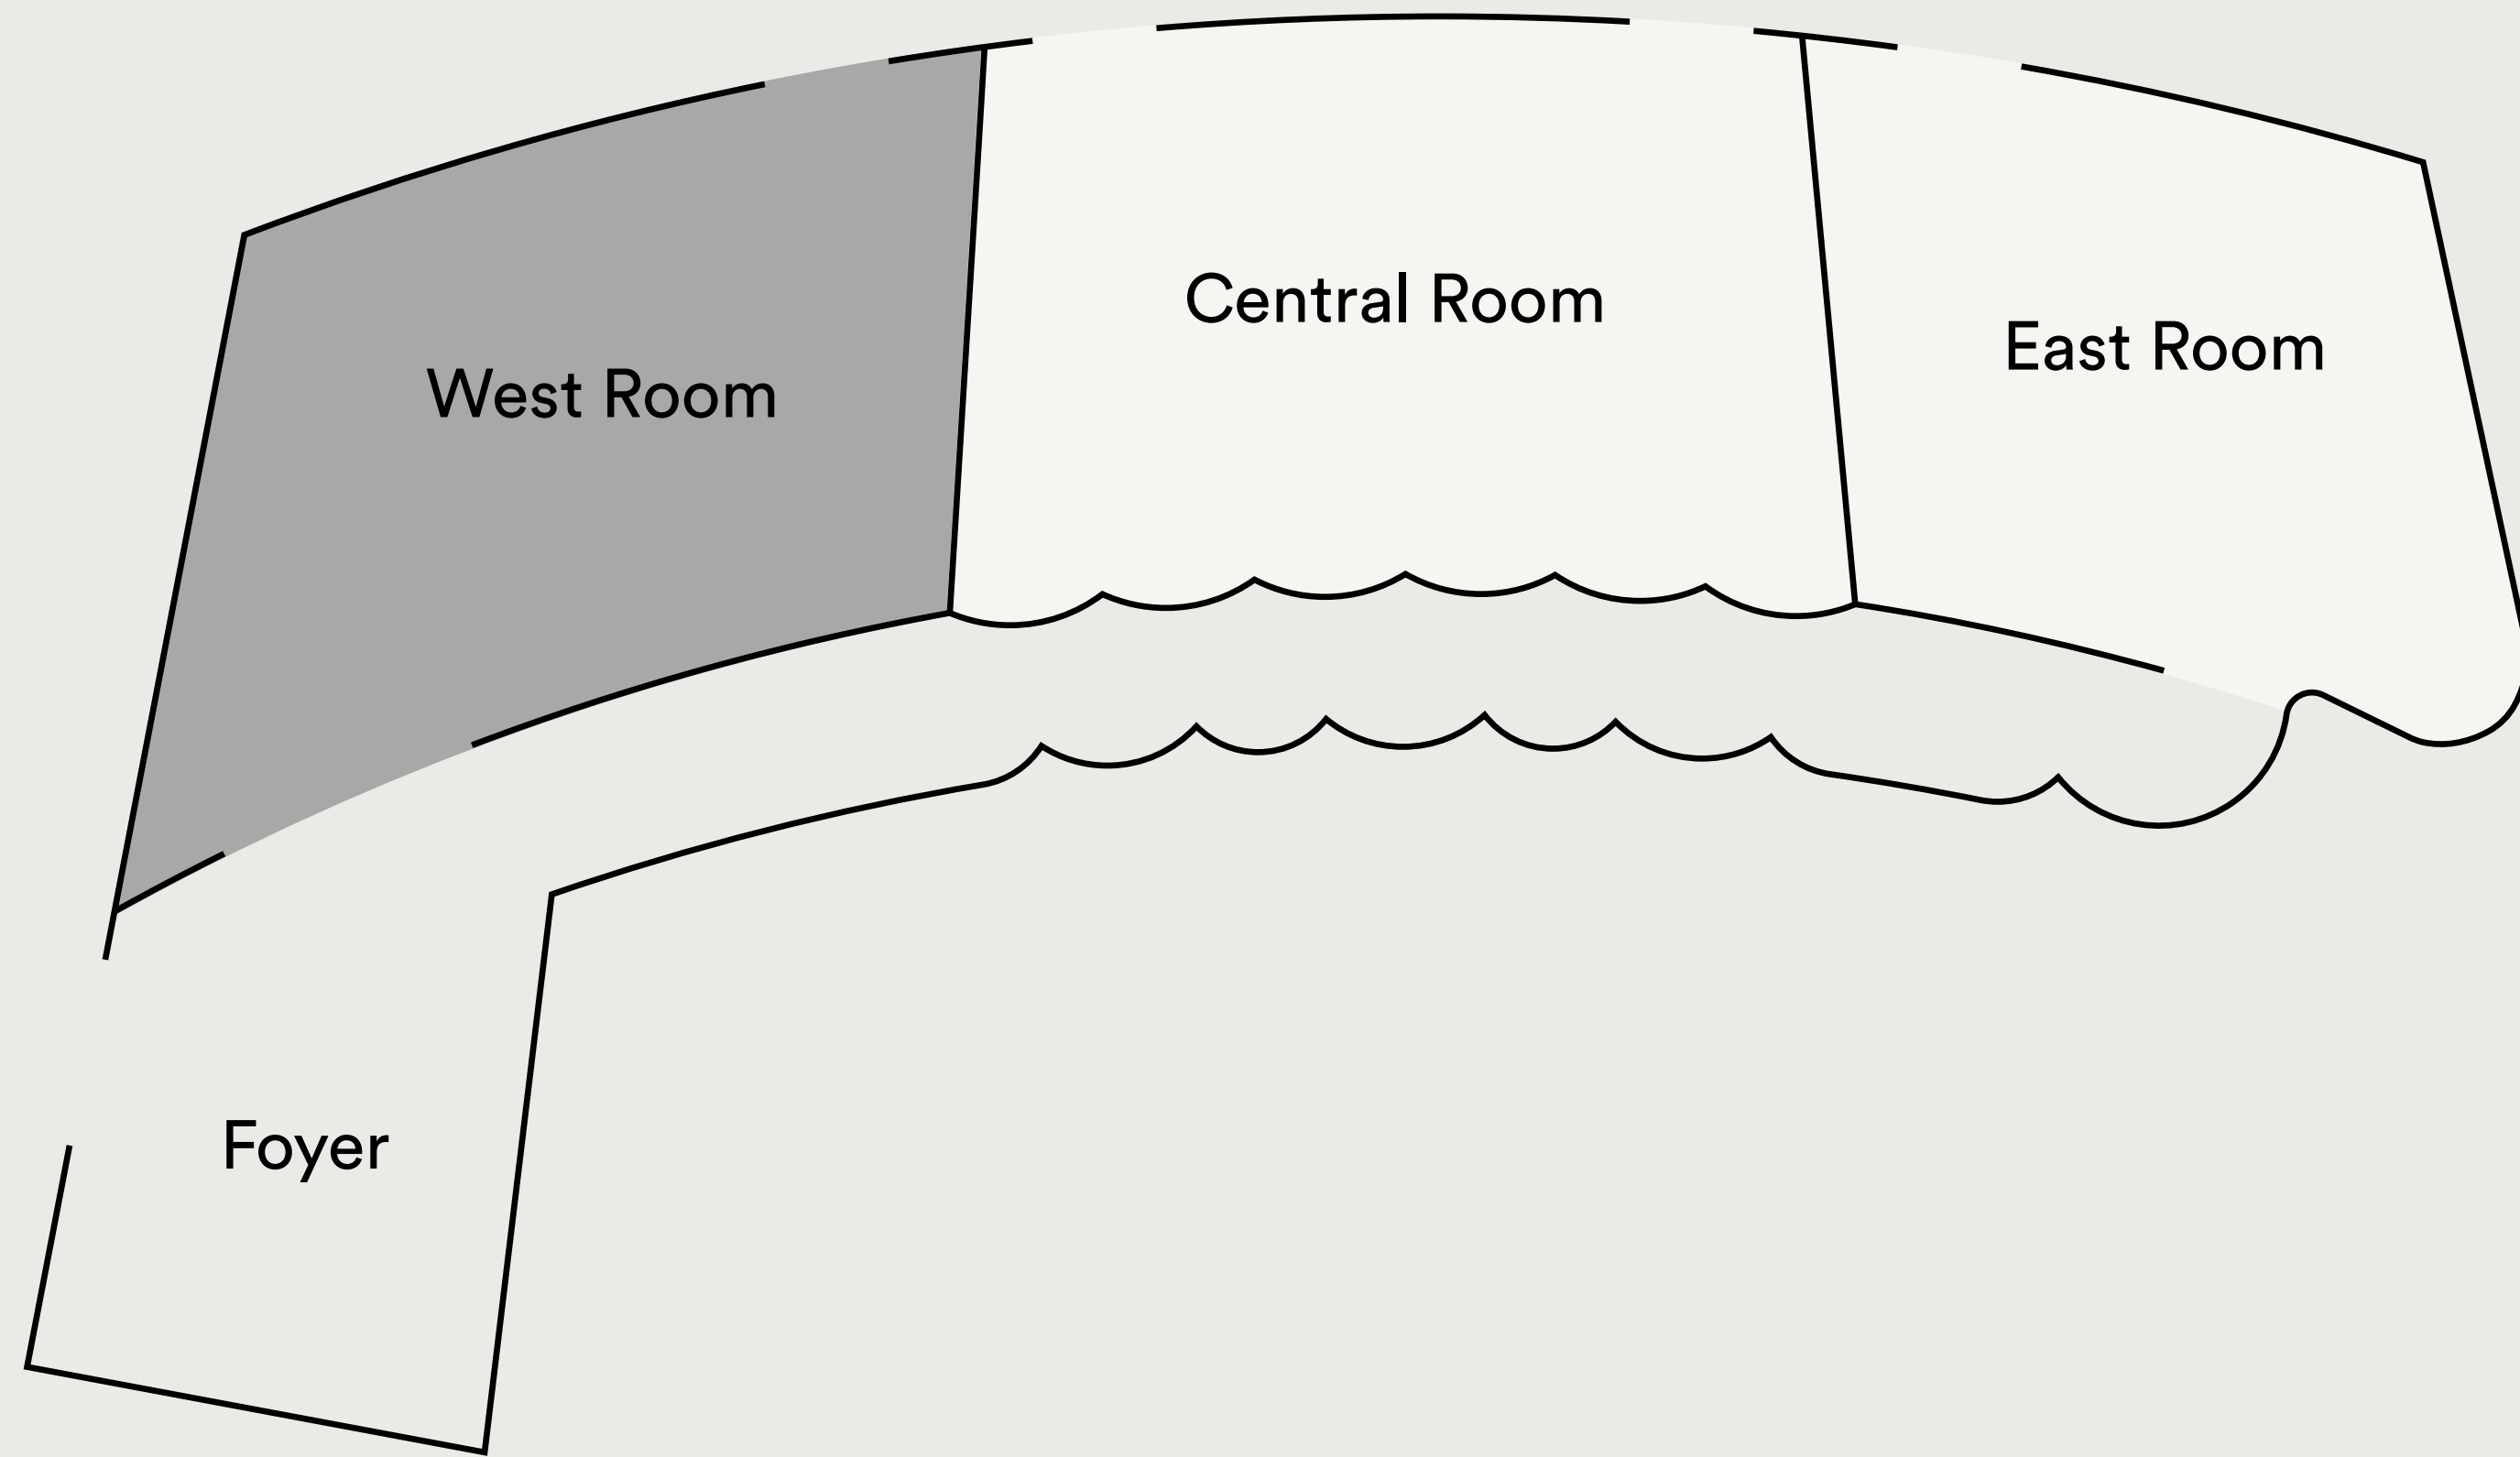

Yallamundi Rooms

Maximum capacities are subject to change based on final layout

Dining
60 pax

Dining with stage
or dance floor
50 pax

Cabaret
48 pax

Cocktail
100 pax

Theatre
80 pax

Boardroom
54 pax