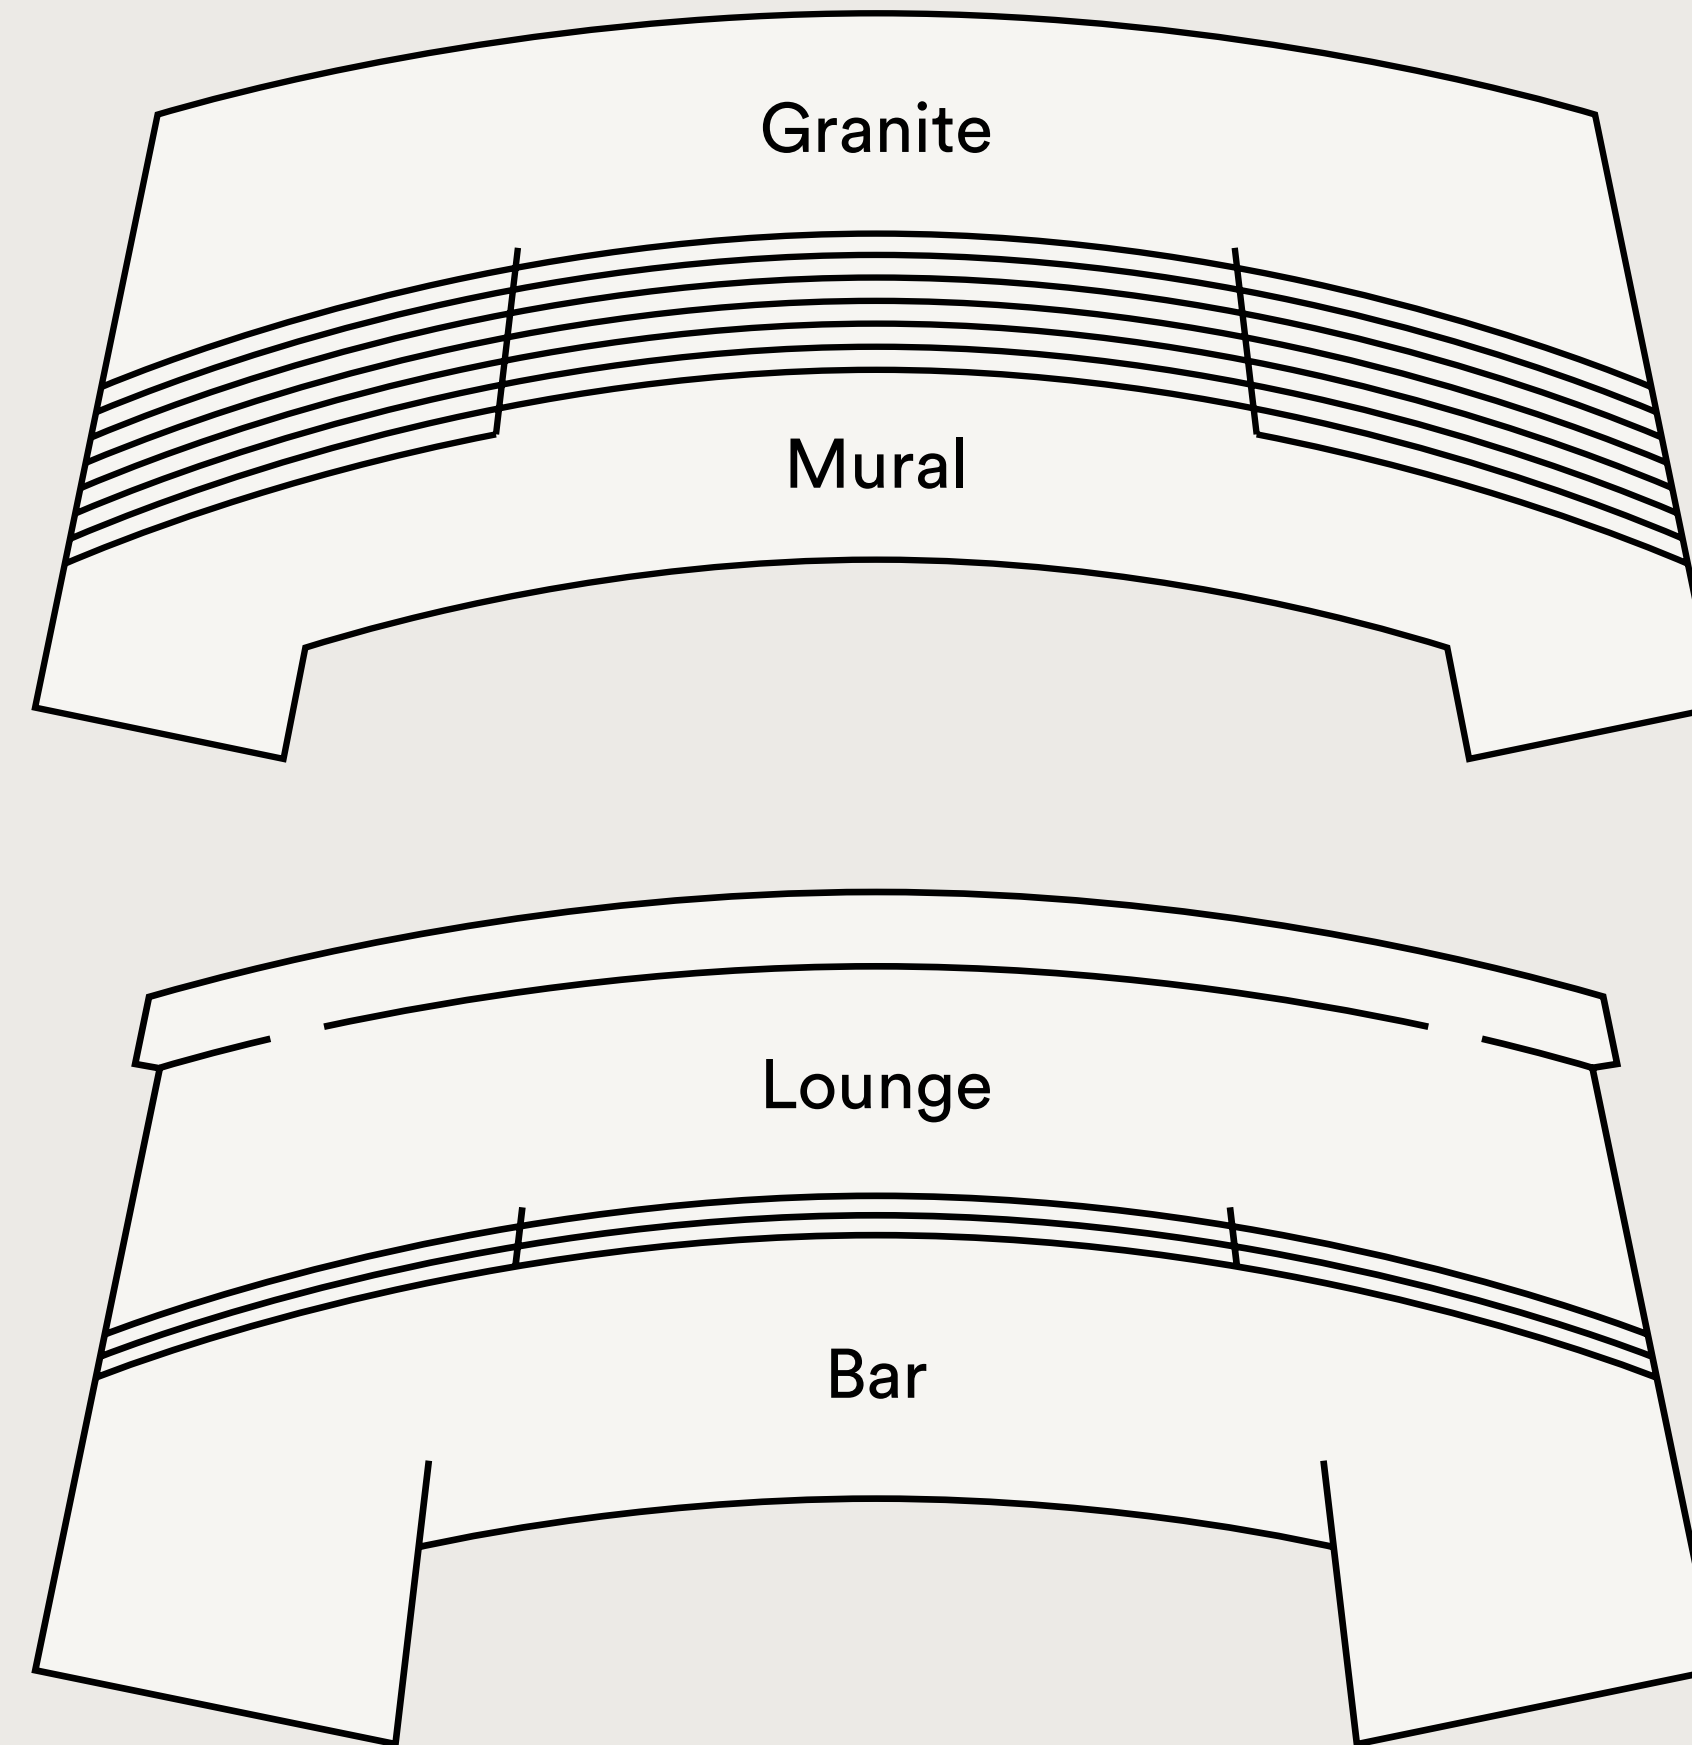

# Joan Sutherland Theatre Northern Foyer

**Dining**  
100 pax

**Dining with stage**  
or dance floor  
100 pax

**Cabaret**  
80 pax

**Cocktail**  
350 pax

**Theatre**  
80 pax

**Boardroom**  
60 pax

Maximum capacities are subject to change based on final layout

# Joan Sutherland Theatre Northern Foyer

**Dining**  
100 pax

**Cabaret**  
80 pax

**Cocktail**  
350 pax

**Theatre**  
80 pax

**Boardroom**  
60 pax

Maximum capacities are subject to change based on final layout

# Joan Sutherland Theatre Northern Foyer

**Dining with stage**  
or dance floor  
100 pax

Maximum capacities are subject to change based on final layout

# Concert Hall Northern Foyer

**Dining**  
500 pax

**Dining with  
dancefloor**  
300 pax

**Cabaret**  
320 pax

**Cocktail**  
1000 pax

**Boardroom**  
288 pax

Maximum capacities are subject to change based on final layout