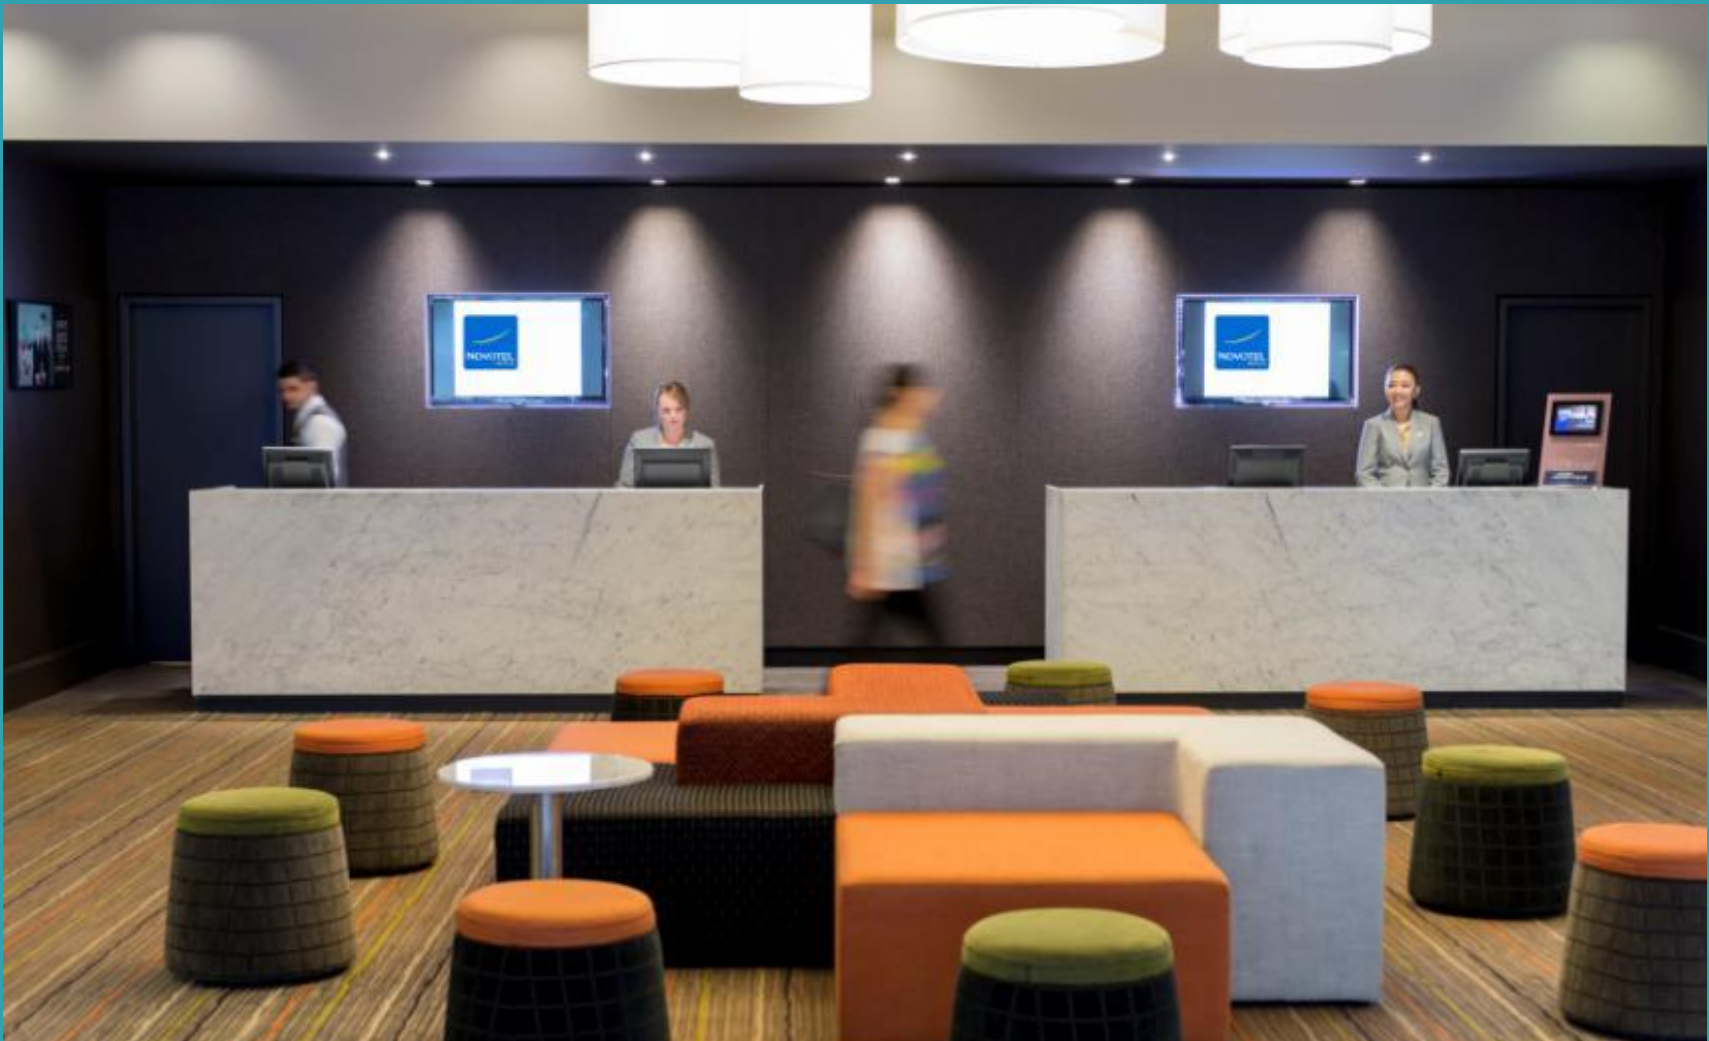

NOVOTEL
SYDNEY
CENTRAL

CONTENTS

**HOTEL
OVERVIEW**

**CONFERENCE
AND EVENT
SPACE**

**GUEST
FACILITIES**

GUEST ROOMS

HOTEL OVERVIEW

NOVOTEL SYDNEY CENTRAL

Hotel Entrance

Lobby Reception Desks

CONFERENCE AND EVENT SPACES

NOVOTEL SYDNEY CENTRAL

1st Floor – Pre-Function Area

Bennelong Point/Farm Cove Theatre Set, Double Projection

NOVOTEL SYDNEY CENTRAL

Port Jackson – U Shaped Conference Set

Elizabeth Bay – Social Gathering

Rooftop Garden – Cocktail Setup

GUEST ROOMS

NOVOTEL SYDNEY CENTRAL

Standard Room – King Bed

Balcony Room

Executive Room

Studio Suite

GUEST FACILITIES

NOVOTEL SYDNEY CENTRAL

24 Hour Gym Facility

Rooftop Heated Pool

Field House Restaurant & Bar

Web Corner on a Mac