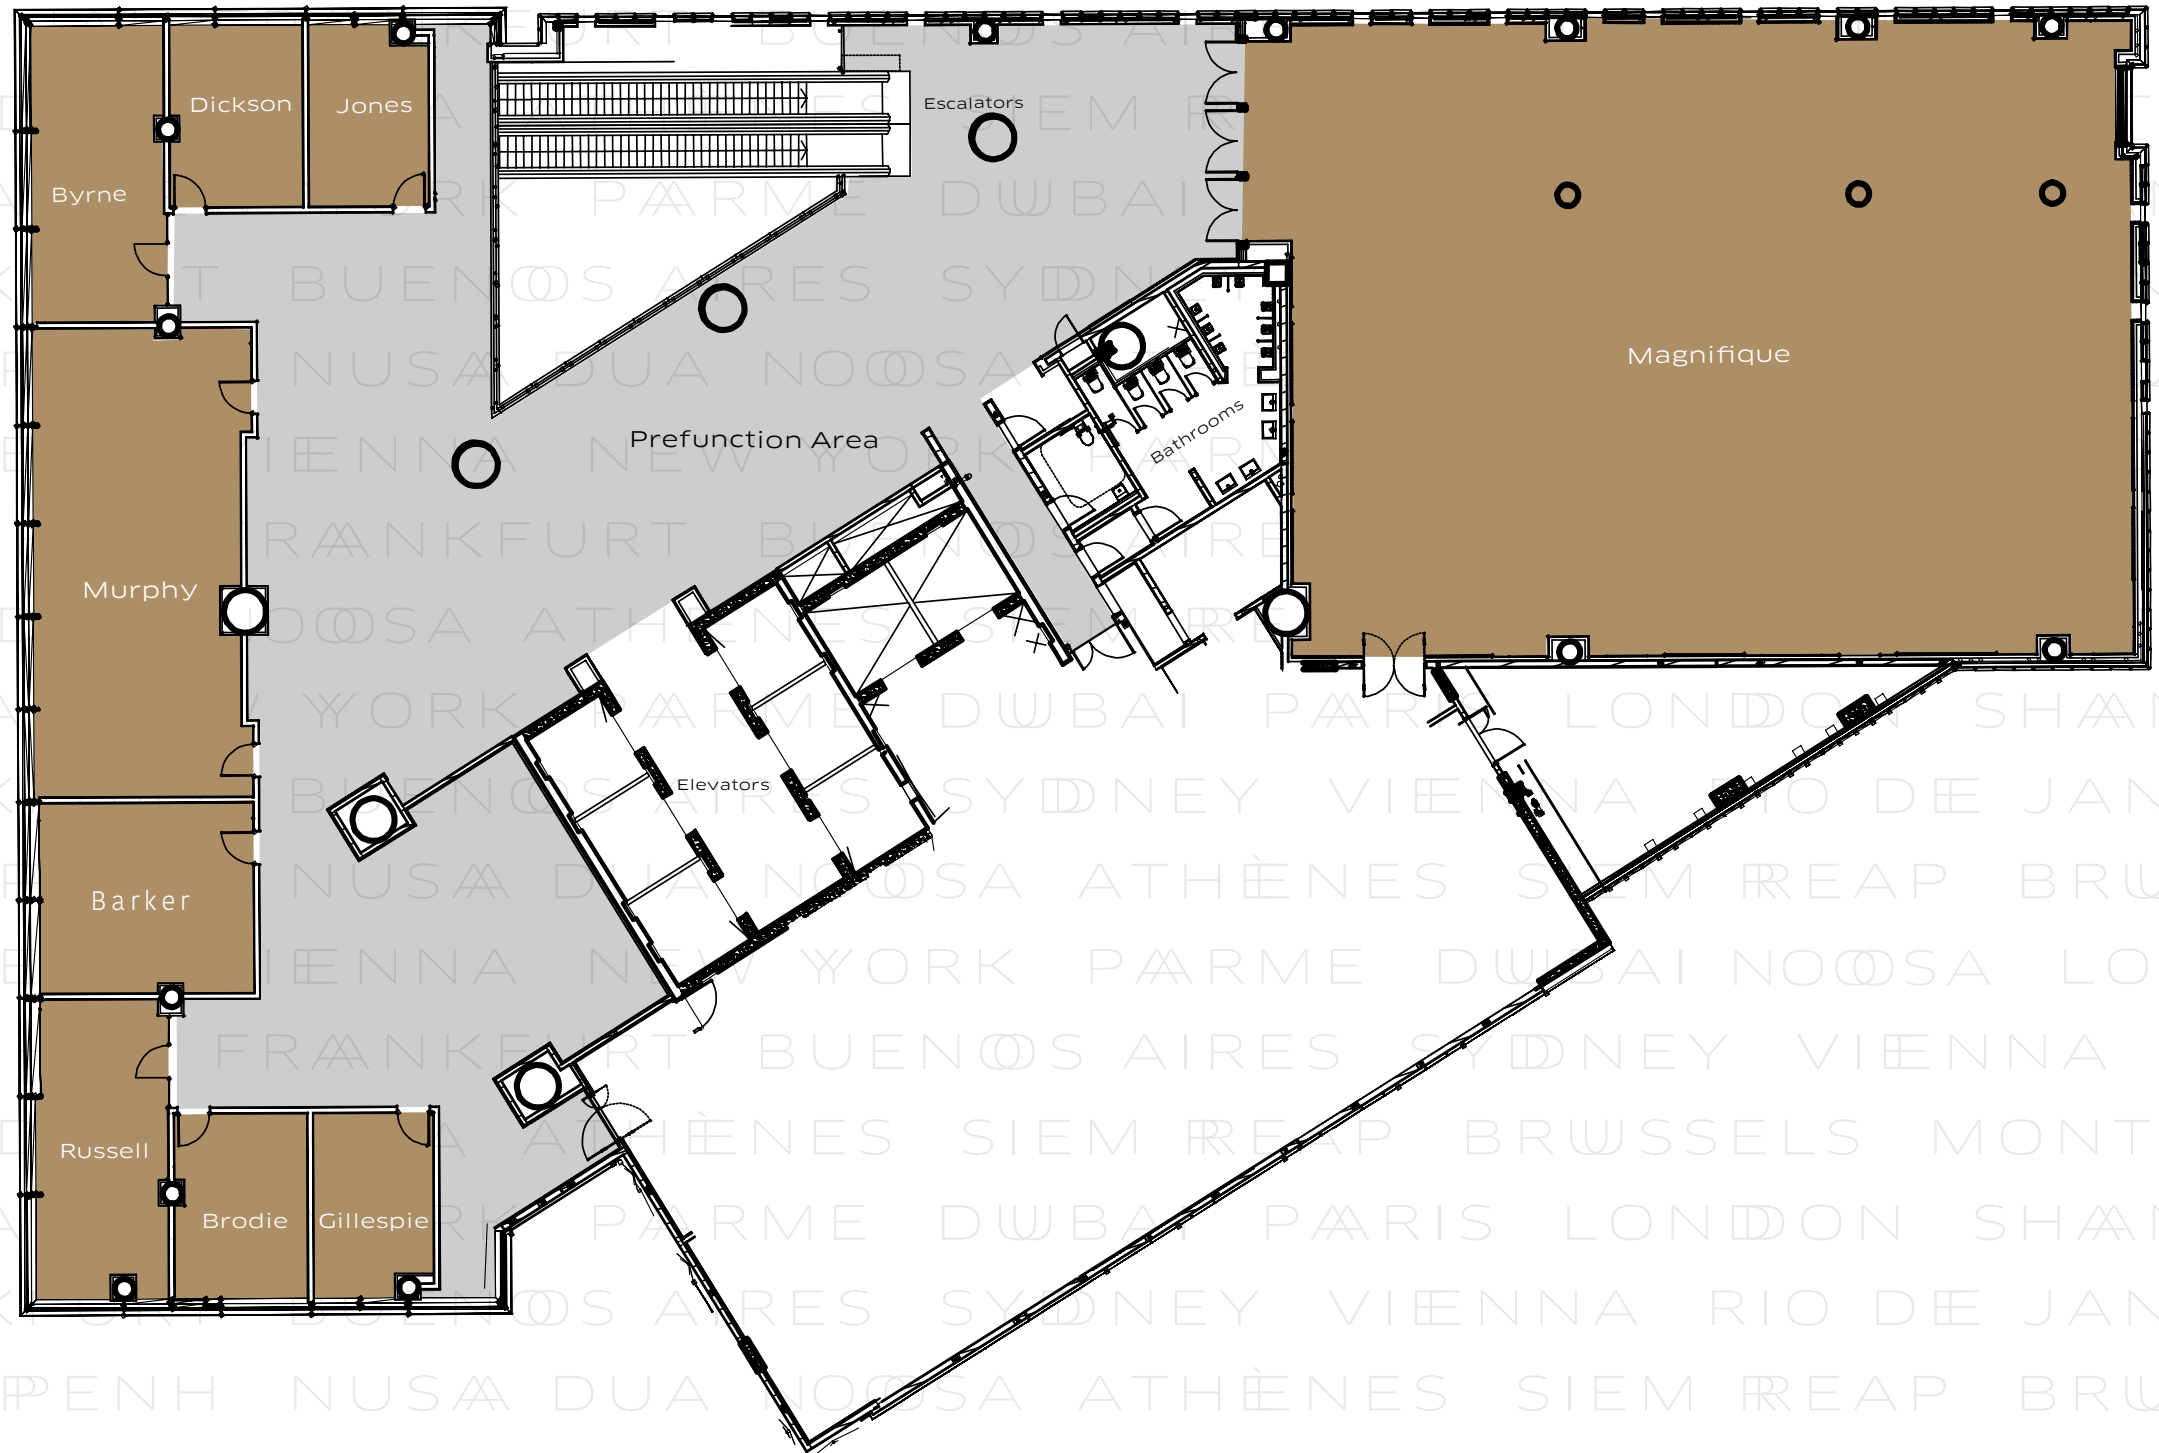

# FLOOR LAYOUT

# CAPACITY CHART

# AUDIO VISUAL

Function Room	DESCRIPTION	Location	Ceiling Height (m)	Area (m2)	Theatre	Classroom	Banquet	Board-room	U-Shape	Cabaret Style 6/9	Cocktail
Magnifique	BALLROOM	Level 1	5	497	450	230	320			256	350
Murphy	Multi Purpose	Level 1	4	95	70	54	50	32	39	40	70
Barker	Multi Purpose	Level 1	4	38	43	18	20	14	15	16	30
Russell	Fixed Boardroom	Level 1	4	37				13			
Byrne	Fixed Boardroom	Level 1	4	37				13			
Brodie	Fixed Meeting Room	Level 1	4	22				9			
Dickson	Fixed Meeting Room	Level 1	4	22				9			
Gillespie	Fixed Meeting Room	Level 1	4	19				9			
Jones	Fixed Meeting Room	Level 1	4	19				9			
	Pre-function Area	Level 1	4	200							300