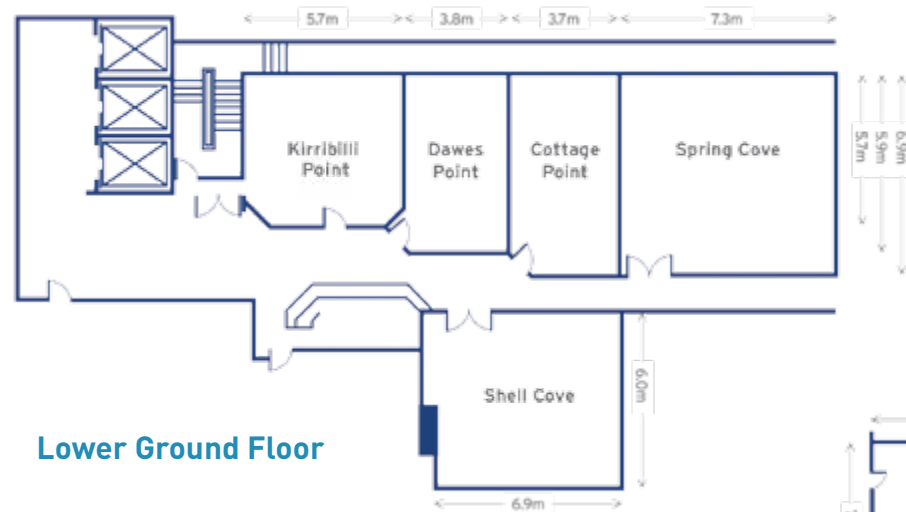

Lower Ground Floor

First Floor

Ground Floor

**Novotel Sydney Central has 14 dedicated conference spaces catering for up to 350 delegates:**

- Flexible room configurations
- Meeting rooms with natural light
- Pillarless ballroom catering for up to 350 people
- Wireless broadband access
- ISDN lines in all conference rooms
- State-of-the-art audio visual equipment
- Rooftop garden for cocktails or events
- High definition audio visual and video conferencing