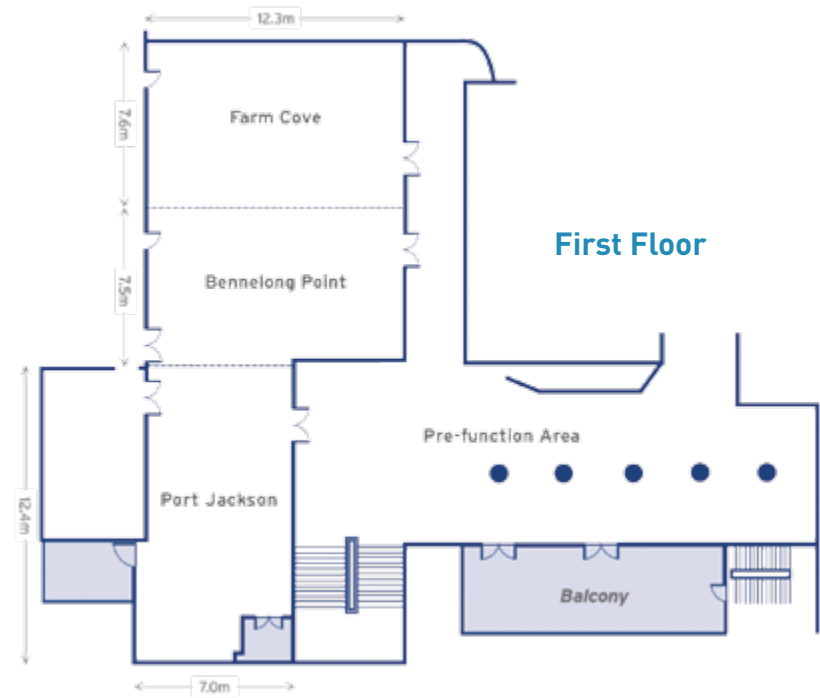

Choose from 14 dedicated meeting spaces with capacity for up to 350 delegates in a pillar less ballroom, offering a fusion of Contemporary Australian and international cuisine.

A range of conference day packages are available including healthy choices, personalised menu options and buffet lunches.

Lower Ground Floor

First Floor

Ground Floor

**Novotel Sydney Central has 14 dedicated conference spaces catering for up to 350 delegates:**

- Flexible room configurations
- Meeting rooms with natural light
- Pillarless ballroom catering for up to 350 people
- Wireless broadband access
- ISDN lines in all conference rooms
- State-of-the-art audio visual equipment
- Rooftop garden for cocktails or events
- High definition audio visual and video conferencing

**Our Event Co-ordinators are always available to ensure the quality and success of your Meeting@Novotel.**

Room Name	Theatre	Boardroom	U-Shape	Classroom	Cocktail	Cabaret	Banquet with dance floor	Banquet w/o dance floor	Area m <sup>2</sup>
The Ballroom	350	–	–	200	350	184	180	230	278
Port Jackson	100	32	38	45	120	48	60	70	93
Bennelong Point	100	40	36	48	120	48	50	60	92
Farm Cove	100	40	36	48	120	48	50	60	93
Bennelong Point/Farm Cove	220	70	50	102	240	112	100	140	185
<b>Ground Floor</b>									
Watsons Bay	60	26	25	36	60	32	20	50	63
Elizabeth Bay	50	22	22	30	60	32	20	50	59
Lavender Bay	40	20	20	27	40	24	20	40	49
<b>Lower Ground Floor</b>									
Spring Cove	50	22	18	27	50	32	–	50	54
Shell Cove	45	20	18	21	40	24	–	40	38
Cottage Point	15	12	–	12	12	8	–	–	25
Dawes Point	15	12	–	12	12	8	–	–	23
Kirribilli Point	15	12	–	12	12	8	–	–	33
Boardroom	–	10	–	–	–	–	–	–	19