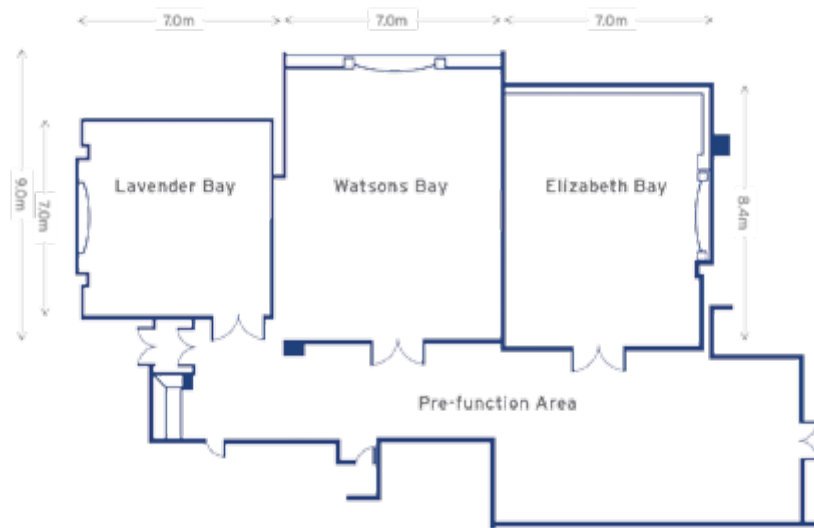

Lower Ground Floor

First Floor

Ground Floor

**Novotel Sydney Central has 14 dedicated conference spaces catering for up to 350 delegates:**

- Flexible room configurations
- Meeting rooms with natural light
- Pillarless ballroom catering for up to 350 people
- Wireless broadband access
- ISDN lines in all conference rooms
- State-of-the-art audio visual equipment
- Rooftop garden for cocktails or events
- High definition audio visual and video conferencing

**Our Event Co-ordinators are always available to ensure the quality and success of your Meeting@Novotel.**

Room Name	Theatre	Boardroom	U-Shape	Classroom	Cocktail	Cabaret	Banquet with dance floor	Banquet w/o dance floor	Area m <sup>2</sup>
The Ballroom	350	–	–	200	350	184	180	230	278
Port Jackson	100	32	38	45	120	48	60	70	93
Bennelong Point	100	40	36	48	120	48	50	60	92
Farm Cove	100	40	36	48	120	48	50	60	93
Bennelong Point/Farm Cove	220	70	50	102	240	112	100	140	185
<b>Ground Floor</b>									
Watsons Bay	60	26	25	36	60	32	20	50	63
Elizabeth Bay	50	22	22	30	60	32	20	50	59
Lavender Bay	40	20	20	27	40	24	20	40	49
<b>Lower Ground Floor</b>									
Spring Cove	50	22	18	27	50	32	–	50	54
Shell Cove	45	20	18	21	40	24	–	40	38
Cottage Point	15	12	–	12	12	8	–	–	25
Dawes Point	15	12	–	12	12	8	–	–	23
Kirribilli Point	15	12	–	12	12	8	–	–	33
Boardroom	–	10	–	–	–	–	–	–	19